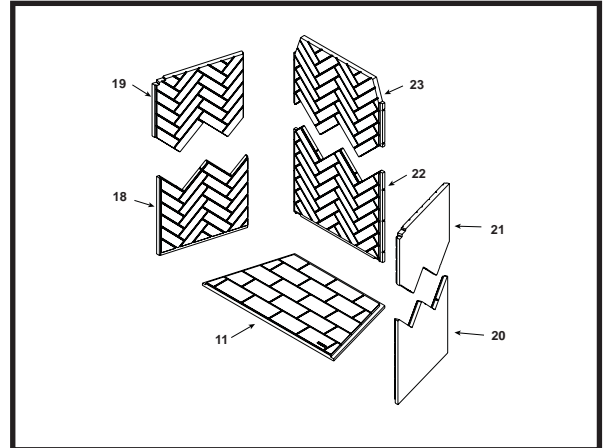

Herringbone Molded Brick Panel

IMPORTANT: THIS IS DATED INFORMATION. When requesting service or replacement parts for your appliance please provide model number and serial number. All parts listed in this manual may be ordered from an authorized dealer.

Stocked at Depot

ITEM	DESCRIPTION	COMMENTS	PART NUMBER	
Traditional Molded Brick Panel				
12	Lower Left Panel		4059-350	
13	Upper Left Panel		4059-351	
14	Lower Right Panel		4059-352	
15	Upper Right Panel		4059-353	
16	Lower Rear Panel		4059-354	
17	Upper Rear Panel		4059-355	
Herringbone Molded Brick Panel				
18	Lower Left Panel		4059-357	
19	Upper Left Panel		4059-358	
20	Lower Right Panel		4059-359	
21	Upper Right Panel		4059-360	
22	Lower Rear Panel		4059-361	
23	Upper Rear Panel		4059-362	
	Refractory Fastener Pack		4059-043	
	Contains: 25 #6 X 1 1/2" Panhead screw, 3/32" Drill Bit, 17 T- Brackets, 2 Y-Brackets, 6 Clips,