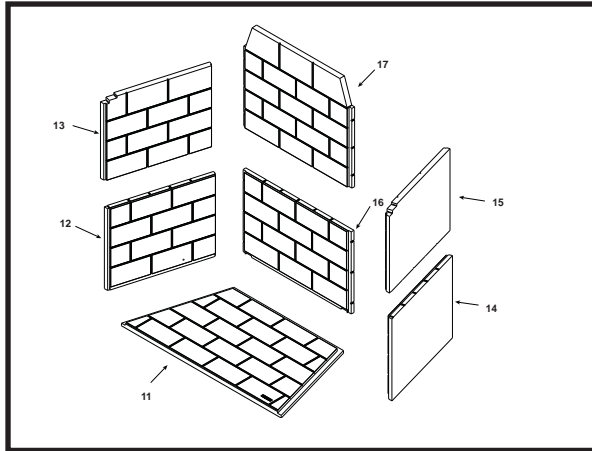

Traditional Molded Brick Panel